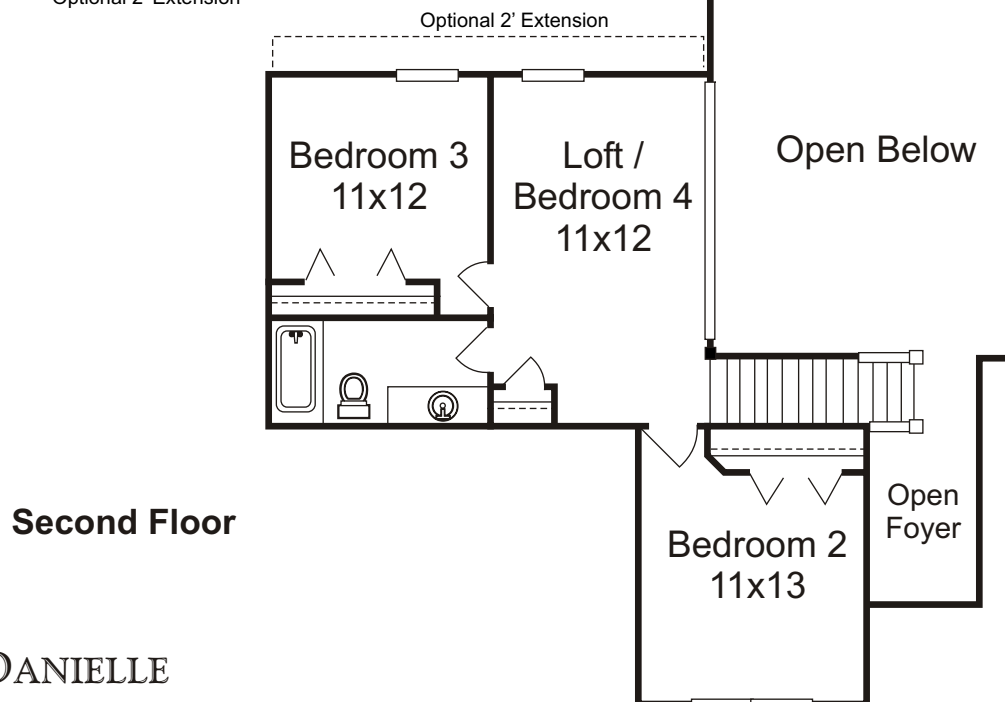

THE DANIELLE

Garland Griffin Homes

Welcome Home to Your Dreams

Garland Griffin Homes
905-C Canterbury
Westlake, Ohio 44145

Tel: (440) 892-4663
Fax: (440) 892-4696
www.garlandgriffinhomes.com

THE DANIELLE

This plan is for illustrative purposes only and is not part of any legal contract or other obligation. Dimensions set forth herein are approximate, and the builder reserves the right to alter plans, specifications, materials, designs, terms or prices at any time without prior notice.