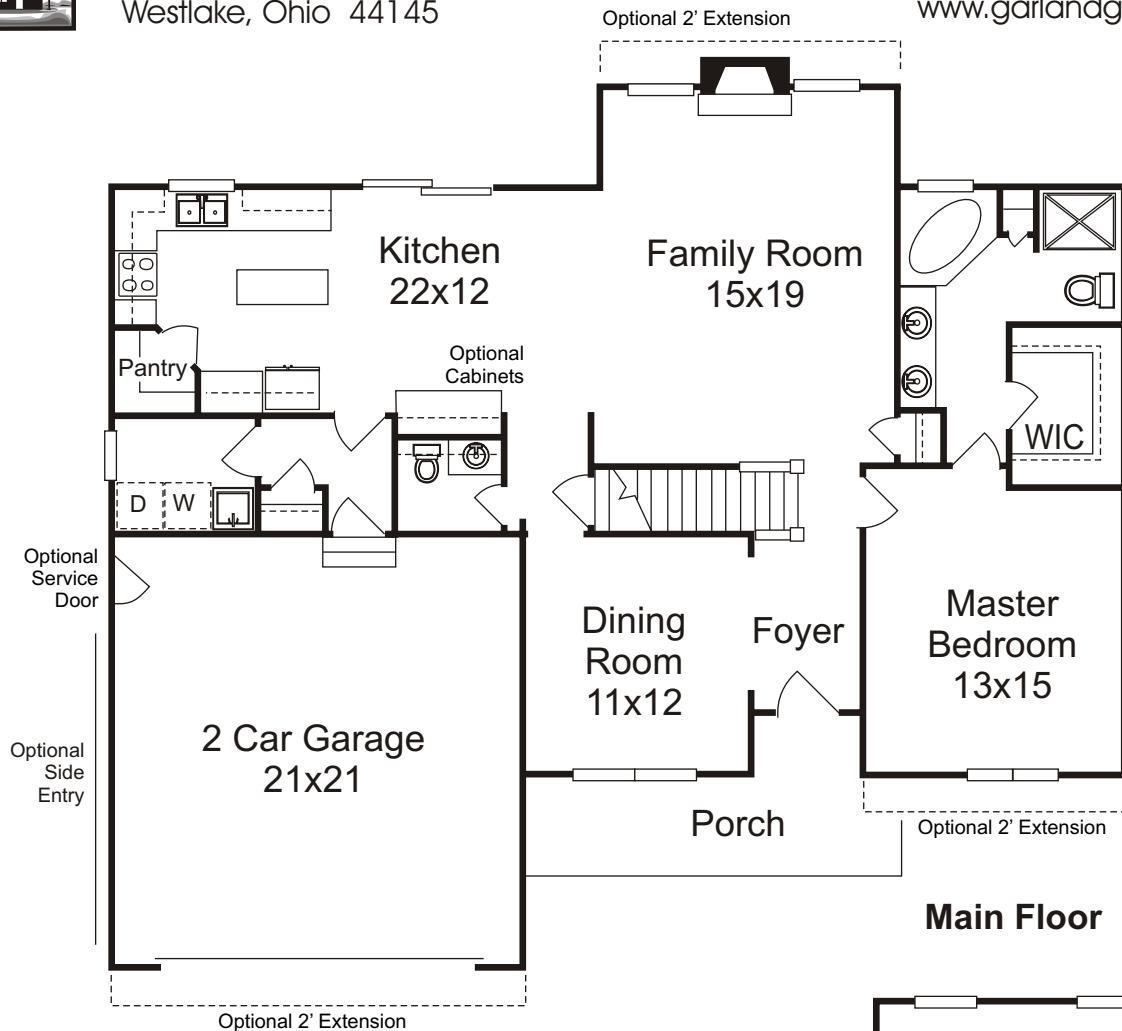

THE DANIELLE

Garland Griffin Homes

Welcome Home to Your Dreams

Garland Griffin Homes
905-C Canterbury
Westlake, Ohio 44145

Tel: (440) 892-4663
Fax: (440) 892-4696
www.garlandgriffinhomes.com

THE DANIELLE

This plan is for illustrative purposes only and is not part of any legal contract or other obligation. Dimensions set forth herein are approximate, and the builder reserves the right to alter plans, specifications, materials, designs, terms or prices at any time without prior notice.