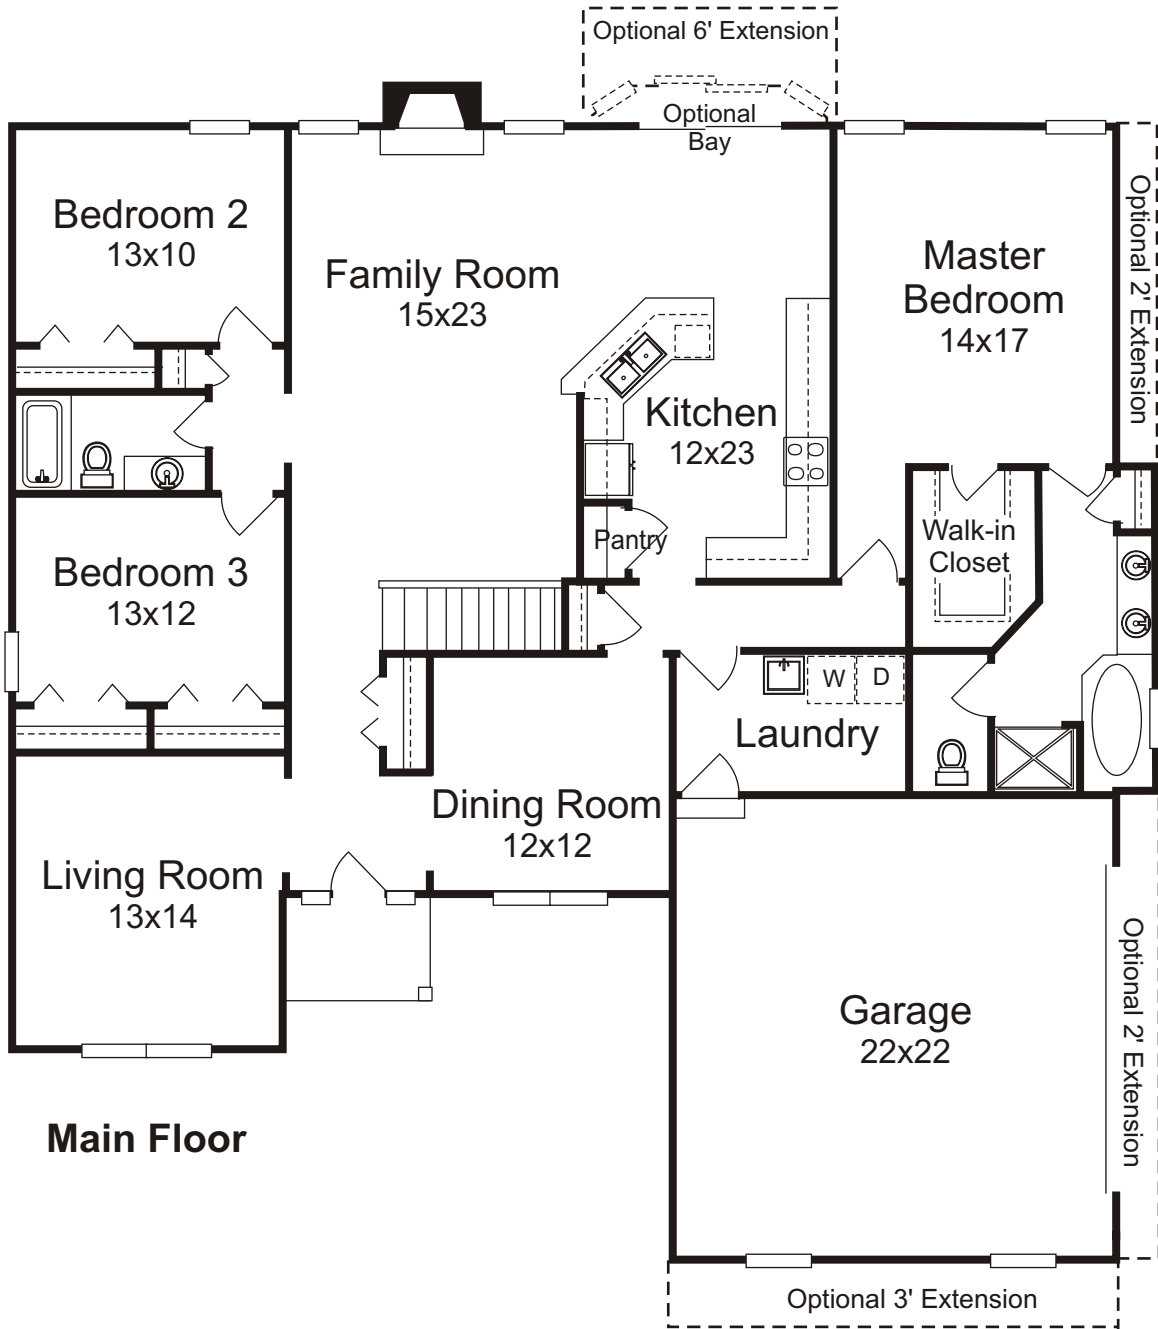

THE HAMPTON

Garland Griffin Homes

Welcome Home to Your Dreams

Garland Griffin Homes
905-C Canterbury
Westlake, Ohio 44145

Tel: (440) 892-4663
Fax: (440) 892-4696
www.garlandgriffinhomes.com

THE HAMPTON

This plan is for illustrative purposes only and is not part of any legal contract or other obligation. Dimensions set forth herein are approximate, and the builder reserves the right to alter plans, specifications, materials, designs, terms or prices at any time without prior notice.