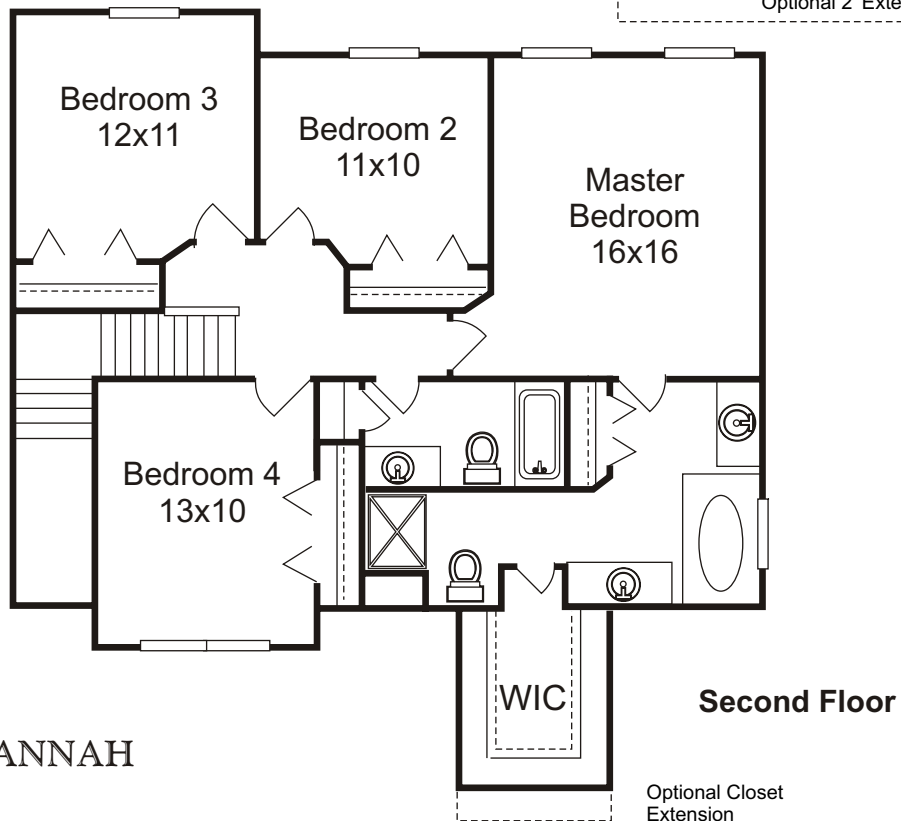

THE HANNAH

Garland Griffin Homes

Welcome Home to Your Dreams

Garland Griffin Homes
905-C Canterbury
Westlake, Ohio 44145

Tel: (440) 892-4663
Fax: (440) 892-4696
www.garlandgriffinhomes.com

THE HANNAH

This plan is for illustrative purposes only and is not part of any legal contract or other obligation. Dimensions set forth herein are approximate, and the builder reserves the right to alter plans, specifications, materials, designs, terms or prices at any time without prior notice.