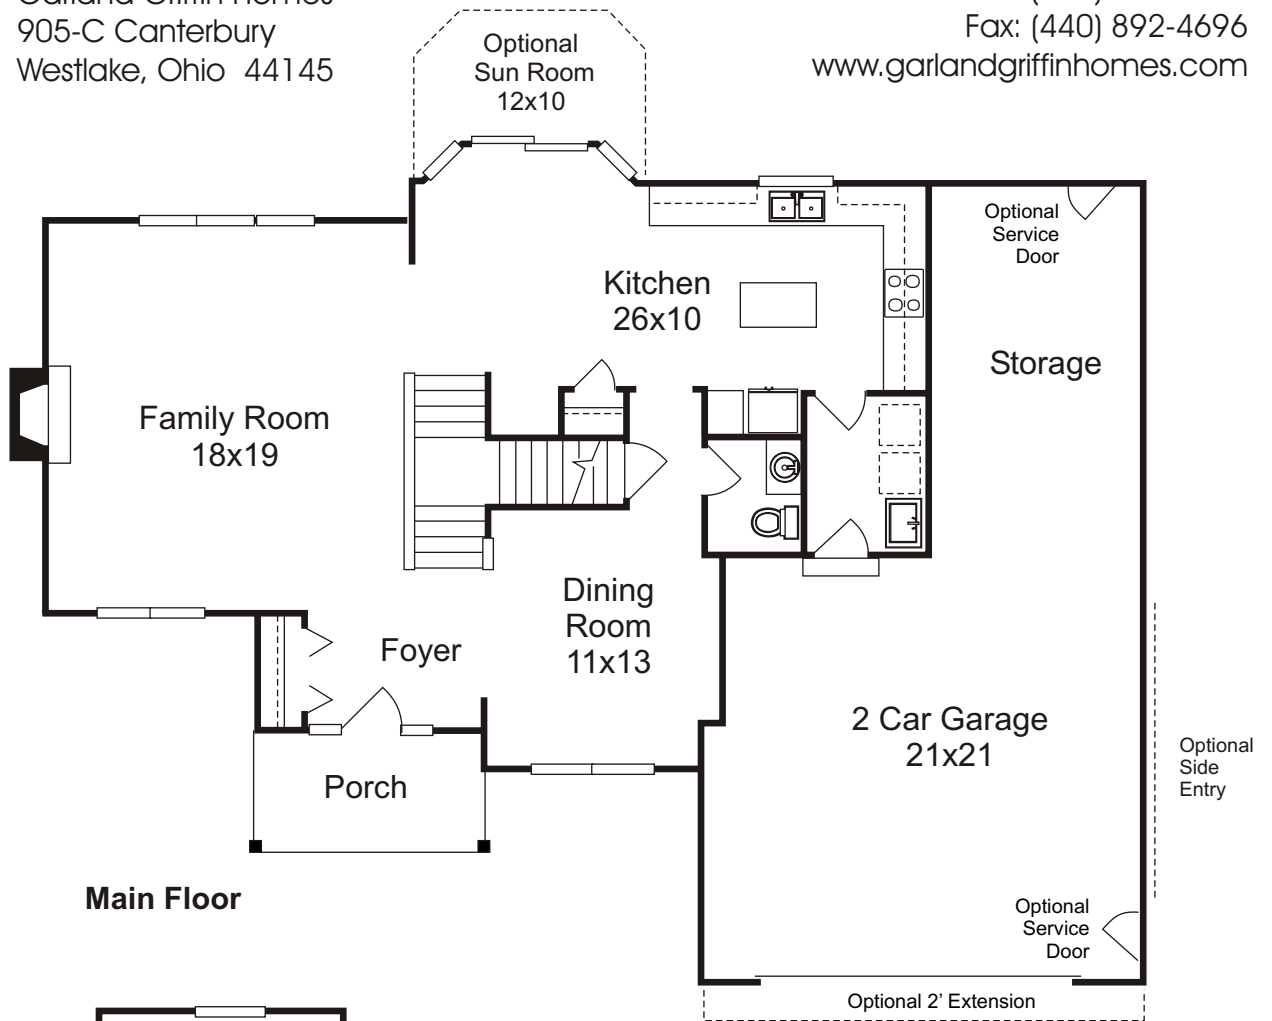

THE HANNAH

Garland Griffin Homes

Welcome Home to Your Dreams

Garland Griffin Homes
905-C Canterbury
Westlake, Ohio 44145

Tel: (440) 892-4663
Fax: (440) 892-4696
www.garlandgriffinhomes.com

THE HANNAH

This plan is for illustrative purposes only and is not part of any legal contract or other obligation. Dimensions set forth herein are approximate, and the builder reserves the right to alter plans, specifications, materials, designs, terms or prices at any time without prior notice.