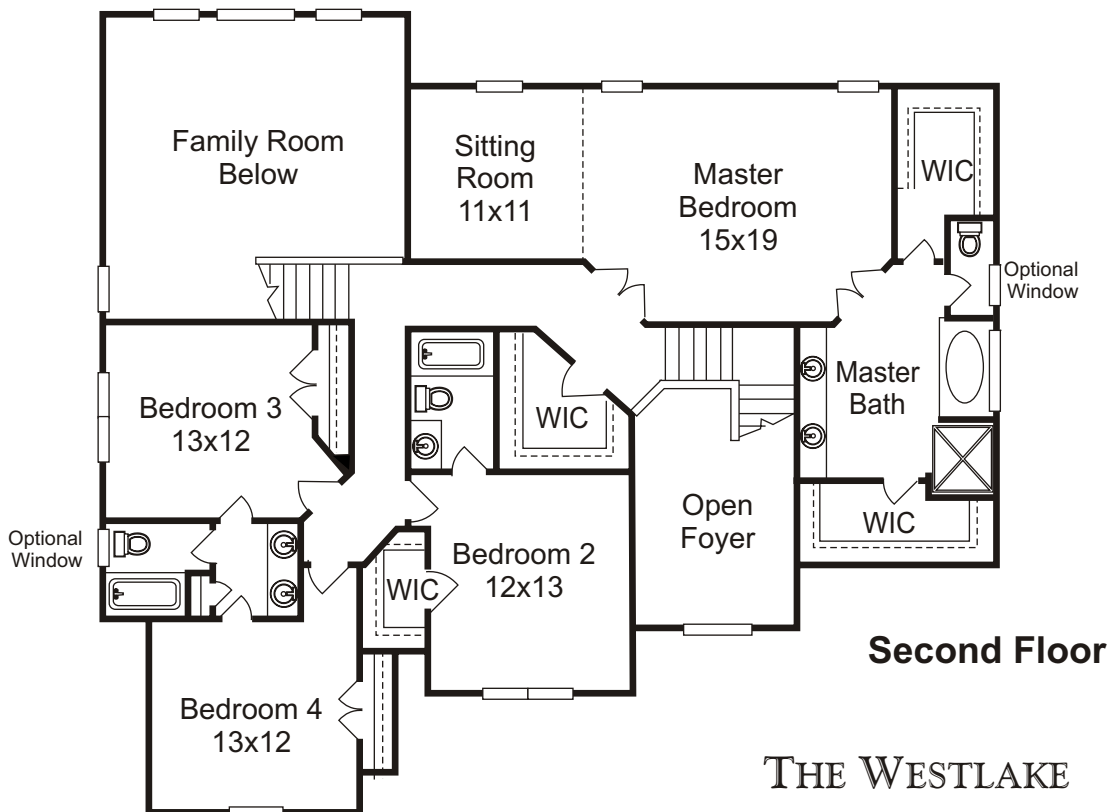

THE WESTLAKE

Garland Griffin Homes

Welcome Home to Your Dreams

Garland Griffin Homes
905-C Canterbury
Westlake, Ohio 44145

Tel: (440) 892-4663
Fax: (440) 892-4696
www.garlandgriffinhomes.com

THE WESTLAKE

This plan is for illustrative purposes only and is not part of any legal contract or other obligation. Dimensions set forth herein are approximate, and the builder reserves the right to alter plans, specifications, materials, designs, terms or prices at any time without prior notice.