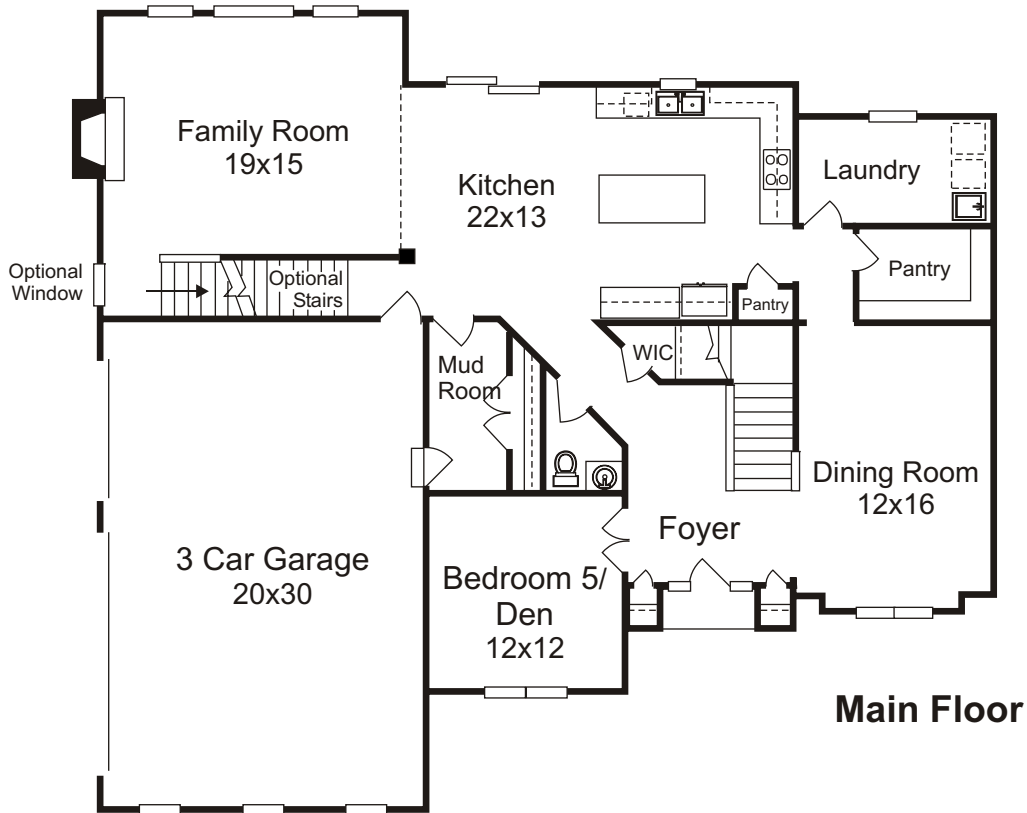

THE WESTLAKE

Garland Griffin Homes

Welcome Home to Your Dreams

Garland Griffin Homes
905-C Canterbury
Westlake, Ohio 44145

Tel: (440) 892-4663
Fax: (440) 892-4696
www.garlandgriffinhomes.com

THE WESTLAKE

This plan is for illustrative purposes only and is not part of any legal contract or other obligation. Dimensions set forth herein are approximate, and the builder reserves the right to alter plans, specifications, materials, designs, terms or prices at any time without prior notice.